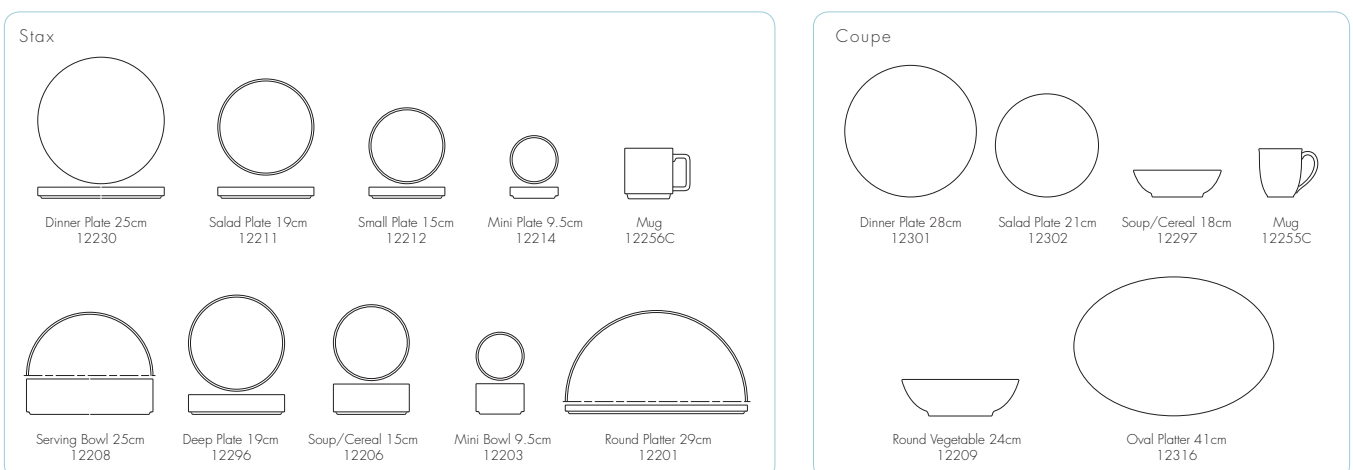

Item Identification

Not all items are available in every pattern.

Casual Dining

Colorwave

Colorscapes

ColorTrio