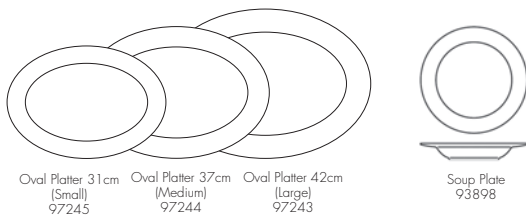

Masters

Renaissance

Sheer White

Bone China

Fine Dining

Patt.No 4839 , 4867 , 4881, 4886, 4929, 4930 and 4941

Patt.No 4913, 4945, 4953, 4956, 4957, 4958 and 4959

Patt.No 4913, 4945, 4953, 4956, 4957, 4958 and 4959