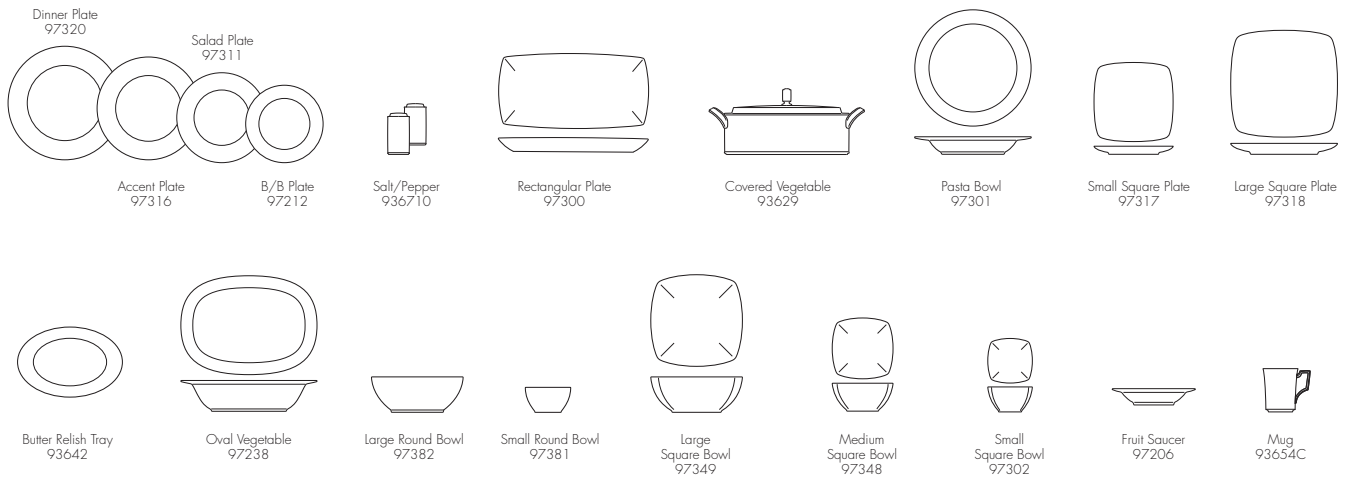

Masters

Renaissance

Sheer White

Bone China

Fine Dining

Patt.No 4839 , 4867 , 4881, 4886, 4929, 4930 and 4941

Patt.No 4913, 4945, 4953, 4956, 4957, 4958 and 4959

Patt.No 4913, 4945, 4953, 4956, 4957, 4958 and 4959