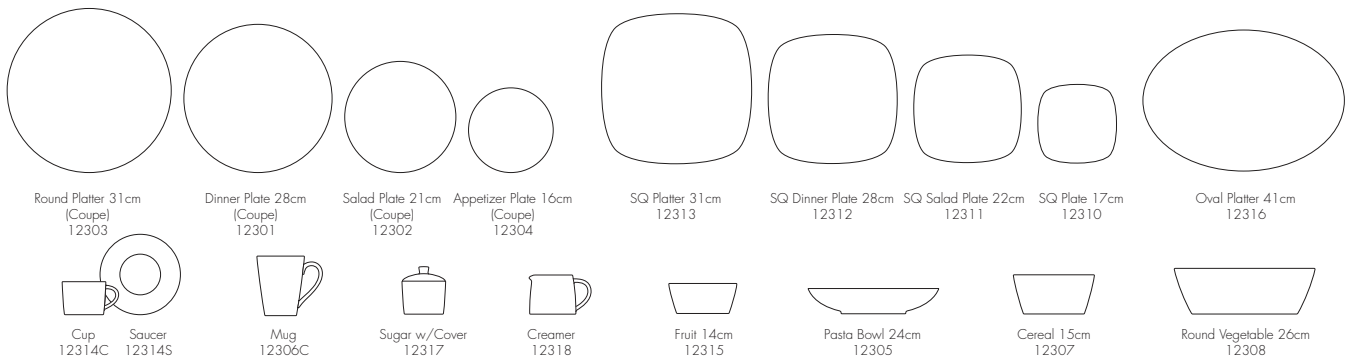

Place Setting

Set No. (Gift Box No.)	O5E (P5MX)
No. of Pieces	5pc Place Setting (w/Gift Box)
Dinner Plate	1
Salad Plate	1
B/B Plate	1
Cup	1
Saucer	1

Gift Box
B020LE L:36cm W:27cm H:37cm

Gift Box
G30OPN L:56cm W:32cm H:26cm
G32OPN L:50cm W:33cm H:35cm
G37OPN L:50cm W:43cm H:34cm

Gift Box
T012G L:36cm W:22cm H:15cm

Gift Box
P5MX L:29cm W:29cm H:12cm

Gift Box
R020LE L:36cm W:27cm H:37cm

Item Identification

Not all items are available in every pattern.

Casual Dining

Colorwave

Colorscapes