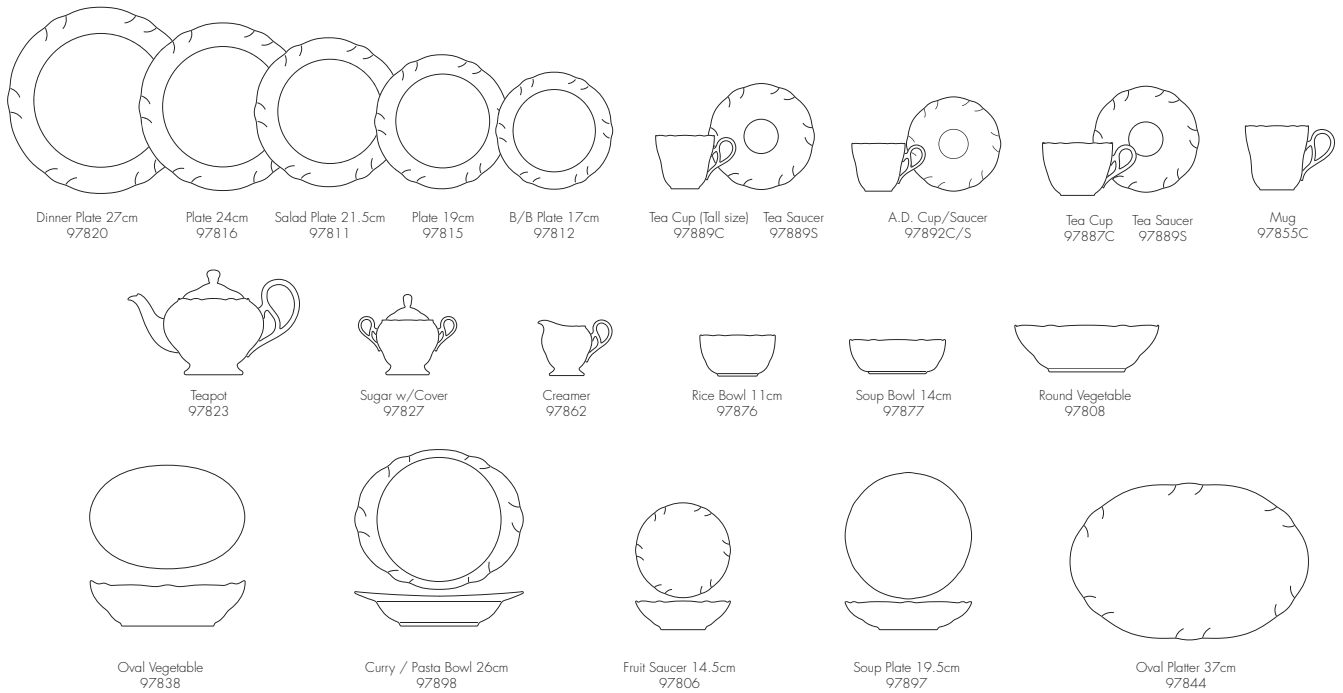

Casual Dining

Orchard Garden/English Herbs