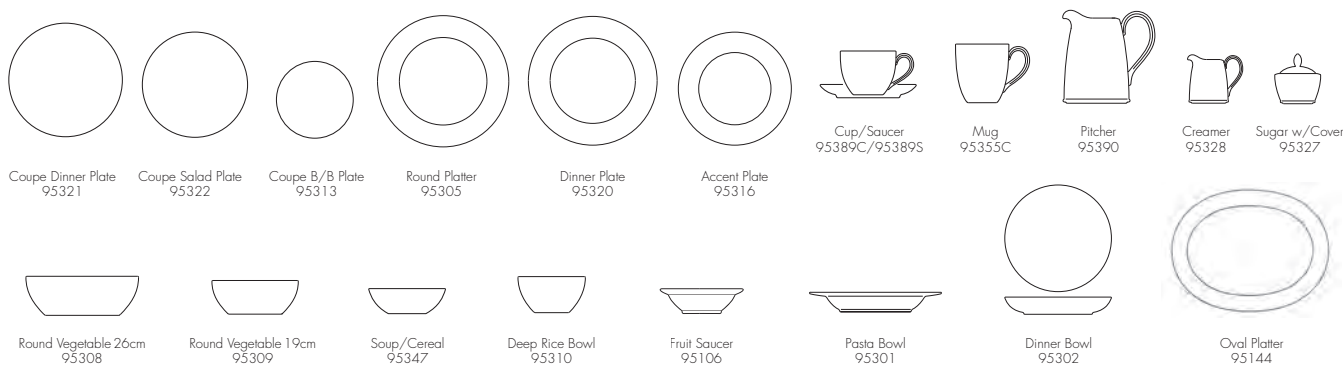

Hammock Collection