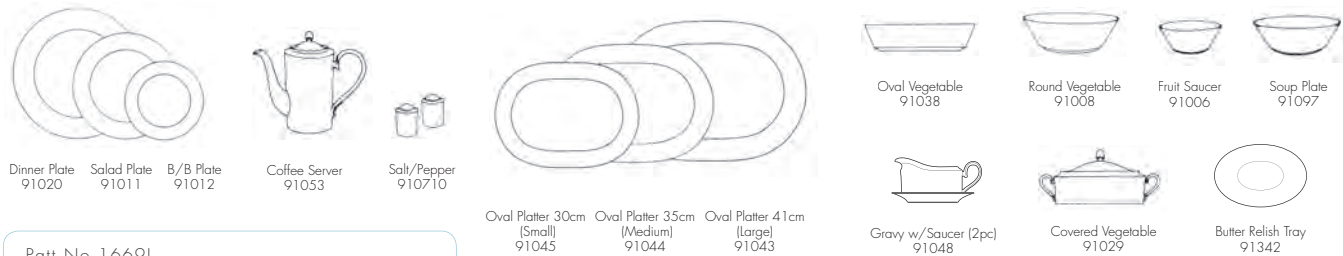

Gift Box
T012G L:36cm W:22cm H:15cm

Gift Box
P5MX L:29cm W:29cm H:12cm

Gift Box
R020LE L:36cm W:27cm H:37cm

Item Identification

Not all items are available in every pattern.

Casual Dining

Colorwave

Colorscapes

ColorTrio

Casual Dining

Orchard Garden/English Herbs

Blue Sorrentino/Paramount

Patt.No 1669L

Patt.No 1702, 1710 and 1711

Hammock Collection

Bone China