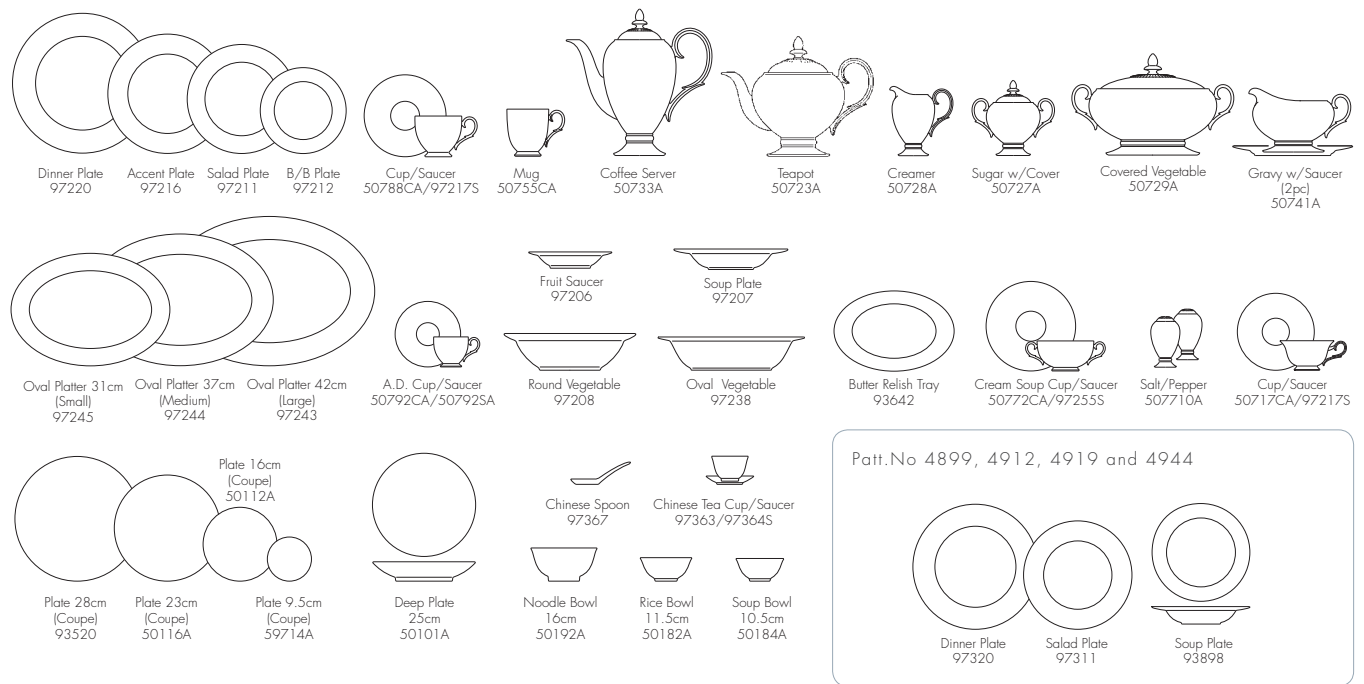

Renaissance