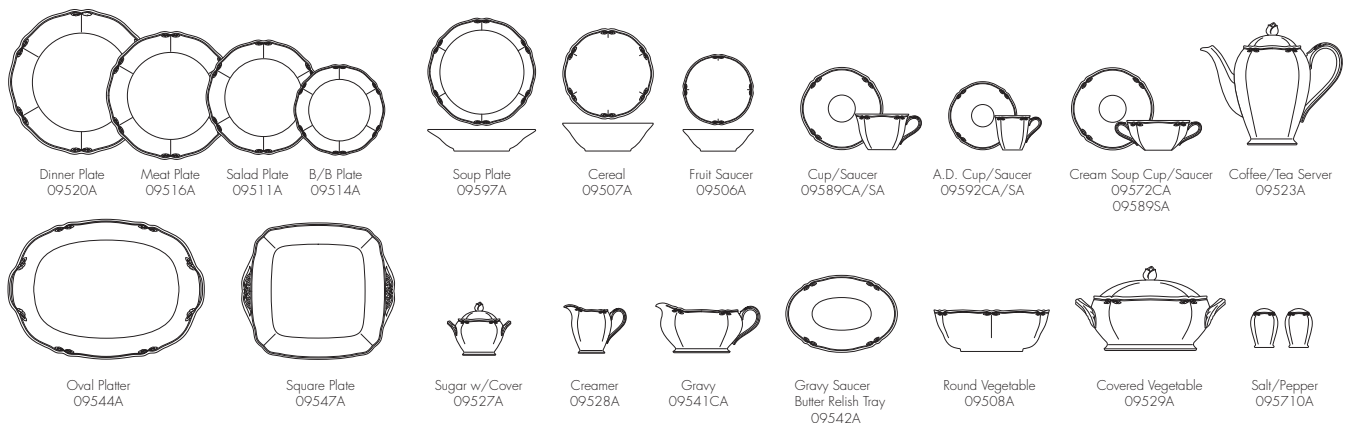

White Porcelain

Arctic

Futaba