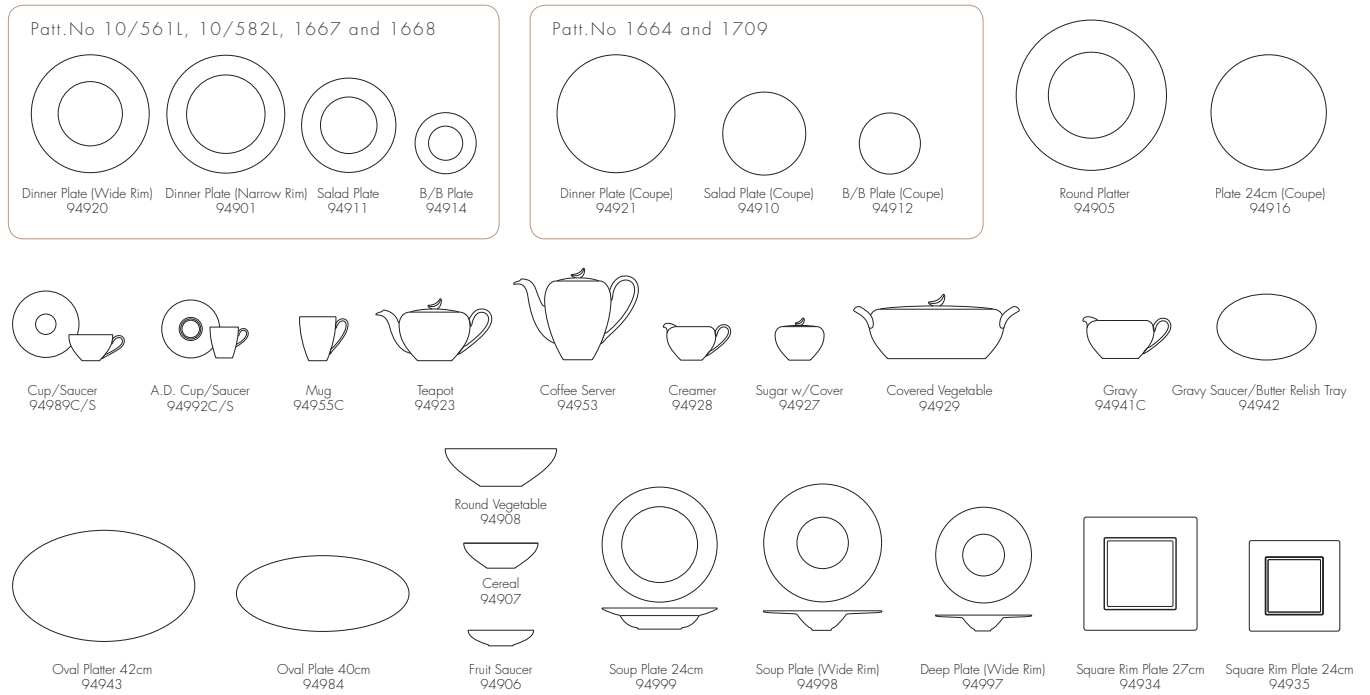

White Porcelain

Grandir