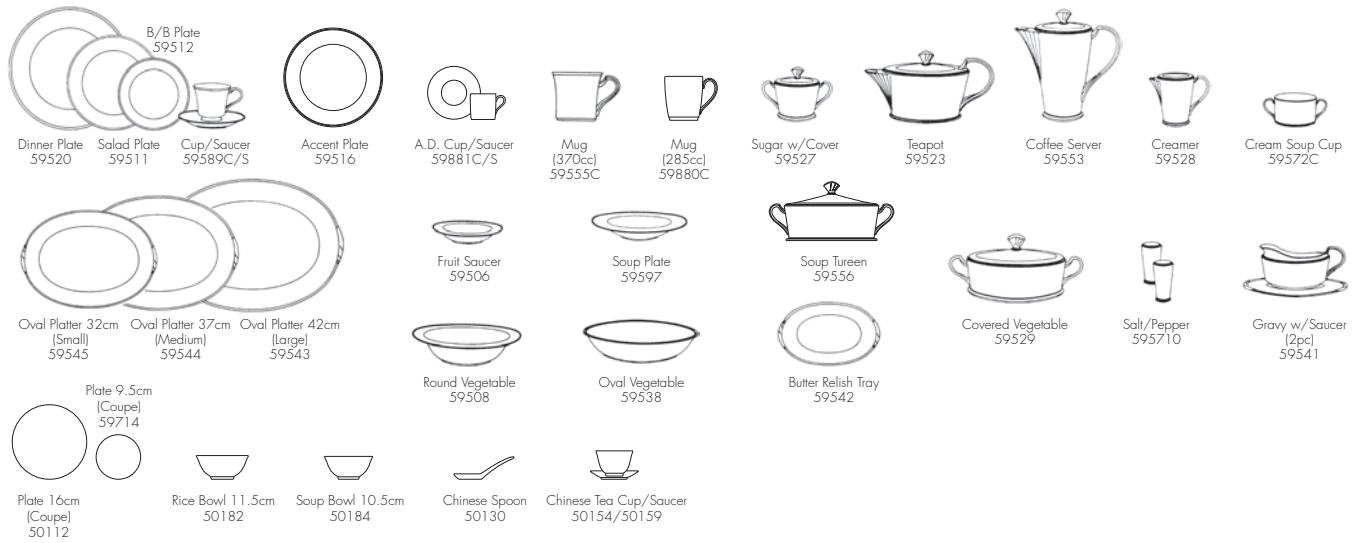

Bone China

Masters