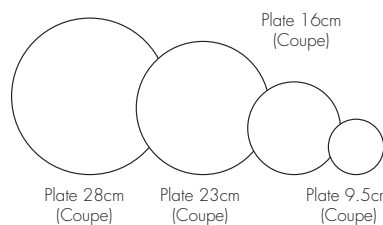

Asian Dining

Bone China

White Porcelain