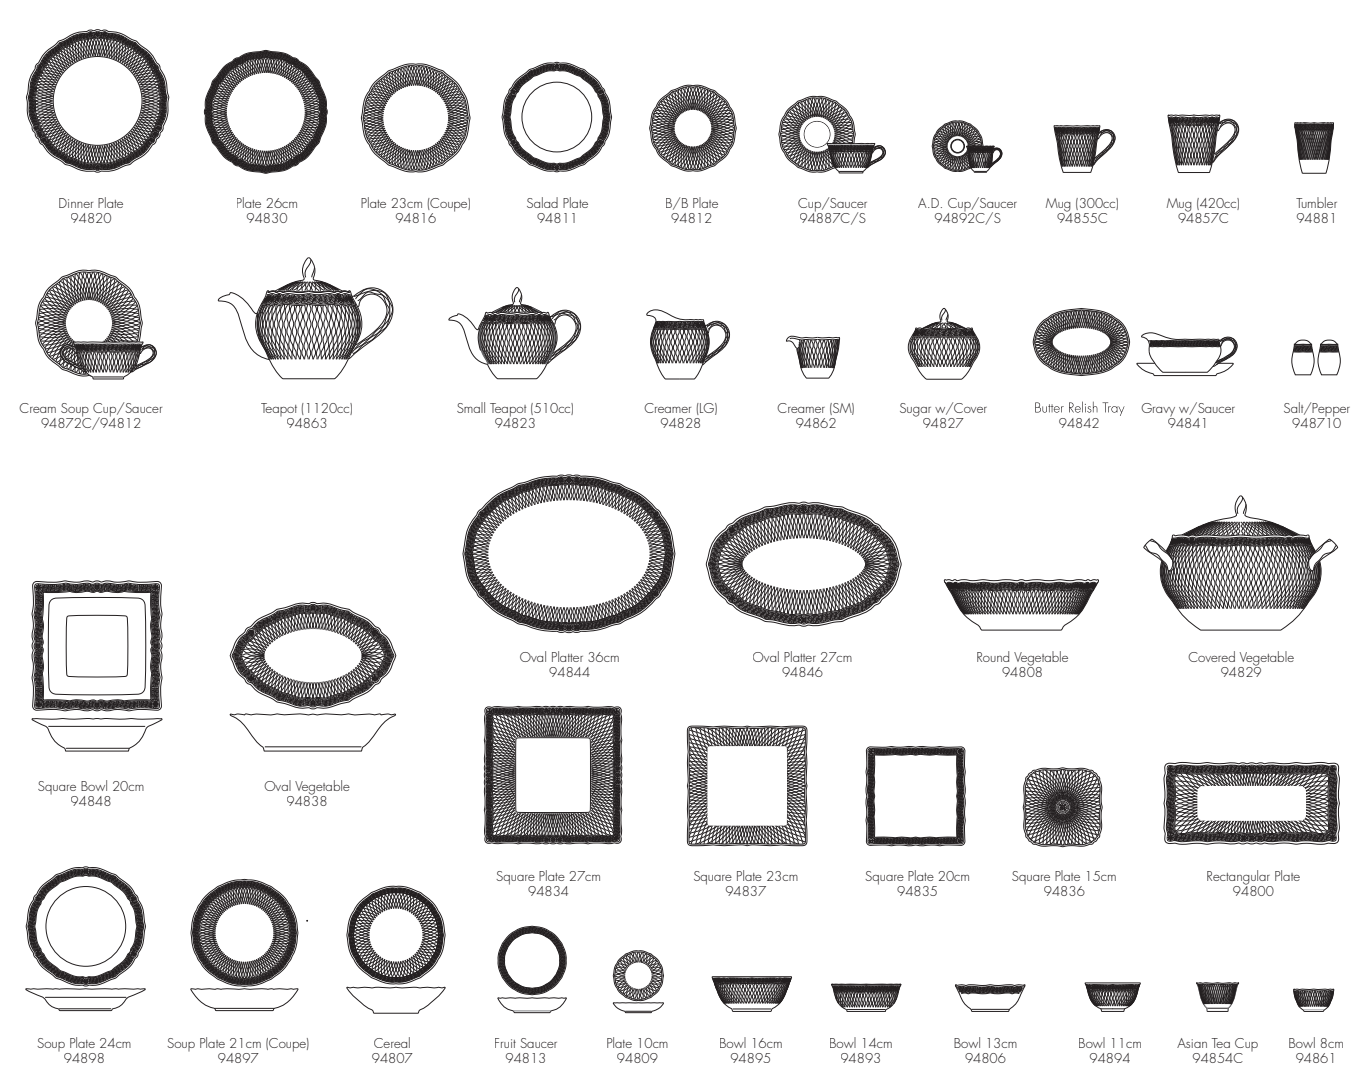

White Porcelain

Grandir

cher blanc